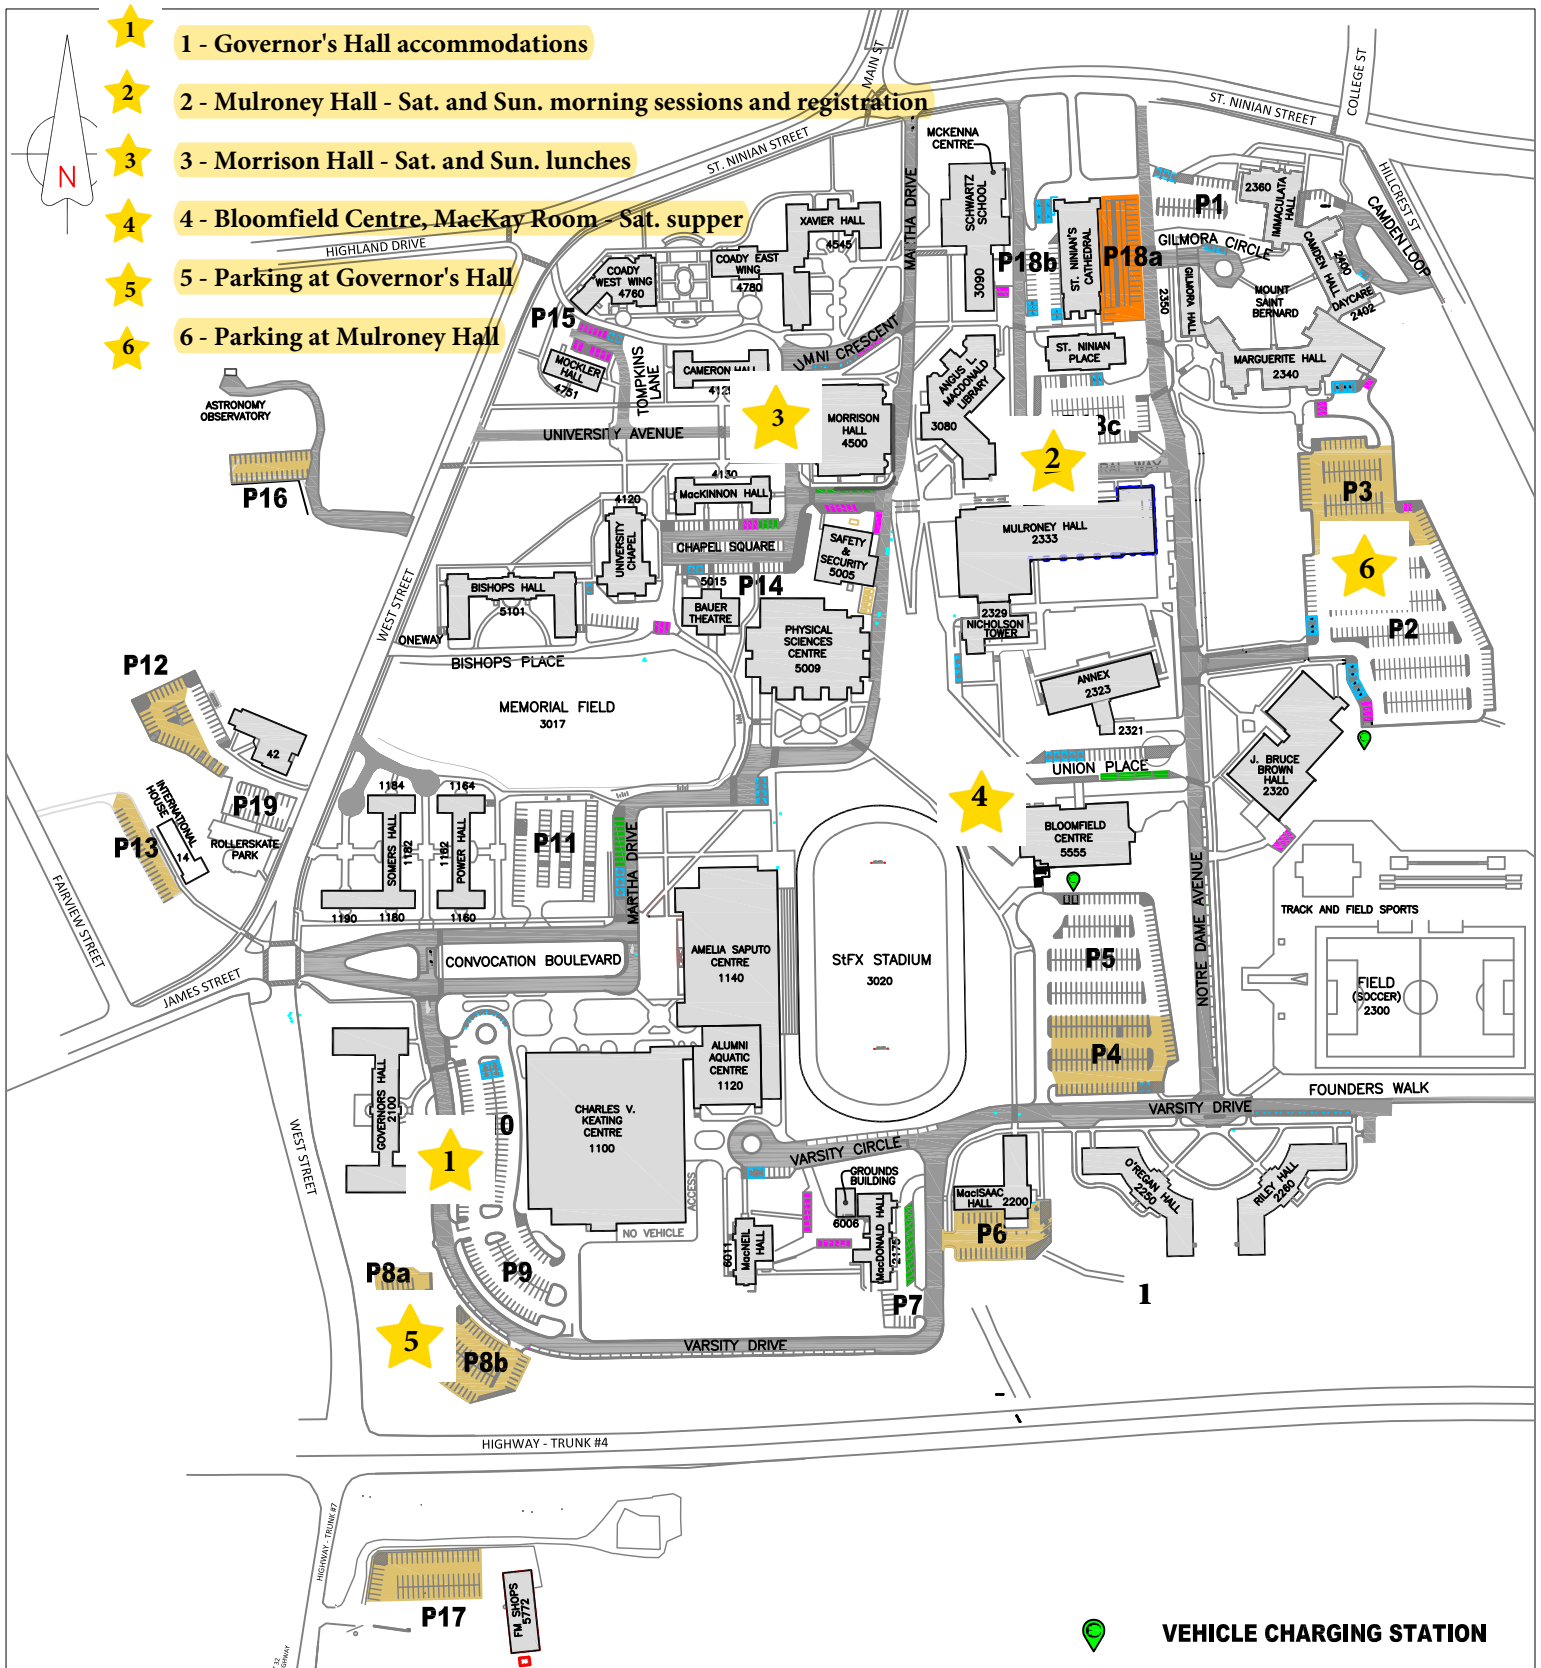

St. Francis Xavier University Parking Map

NOTE:

- 1) PARKING NOT PERMITTED IN St. NINIAN'S CATHEDRAL LOTS P18b & P18c DURING FUNERALS AND ANY OTHER POSTED PARISH EVENTS.
- 2) PARKING NOT PERMITTED IN LOT P18a AT ANYTIME (St. NINIAN'S CATHEDRAL).